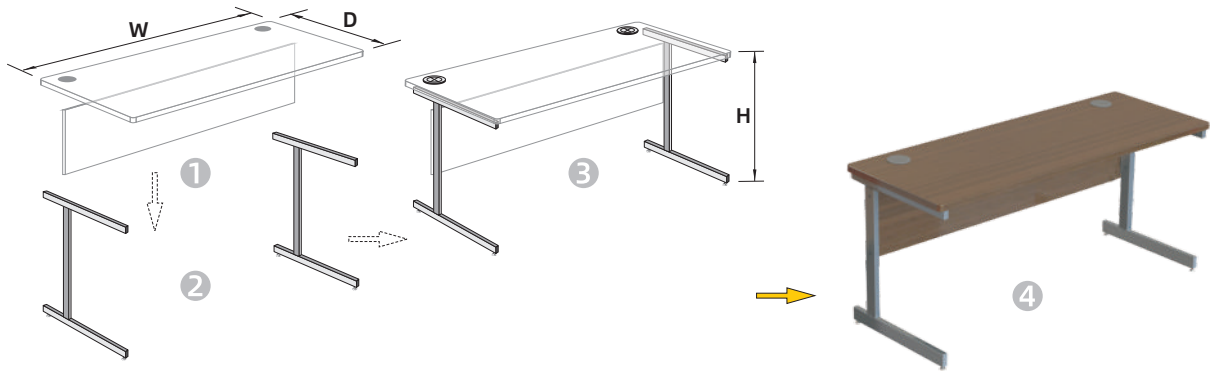

Colour	Proposed codes	Actual description	CODE	W	D	H
Silver	HCSS	HMOT Classical Straight Desk Leg Frame - Silver	HCS8	31"	31"	28"
			HCS10	39"	31"	28"
			HCS12	47"	31"	28"
			HCS14	55"	31"	28"
Graphite	HCSG	HMOT Classical Straight Desk Leg Frame - Graphite	HCS16	62"	31"	28"
			HCS18	70"	31"	28"