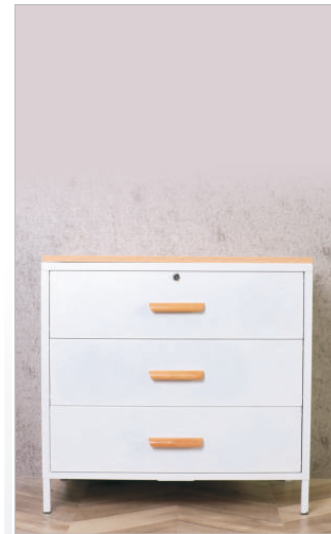

HMU-OL-3D
Chest of drawers-3drawer
Size:780×400×730 mm
31×16×29 in.