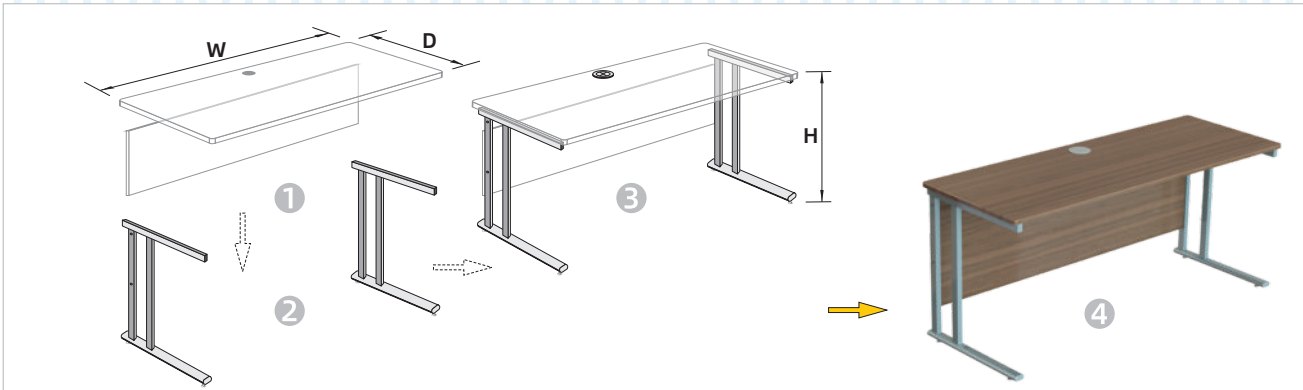

Colour	Proposed codes	Actual description	CODE	W	D	H
Silver	HM6S	HMOT Master 23" Deep Straight CL leg pack-Silver	HM610	39"	23"	28"
White	HM6WH	HMOT Master 23" Deep Straight CL leg pack-White	HM612	47"	23"	28"
Black	HM6K	HMOT Master 23" Deep Straight CL leg pack-Black	HM614	55"	23"	28"
			Hm616	62"	23"	28"