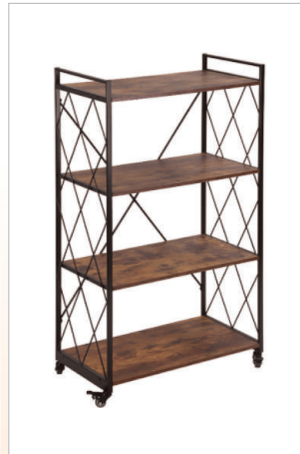

CS-2001
Size: 28x15x49"
Material: MDF+metal tube