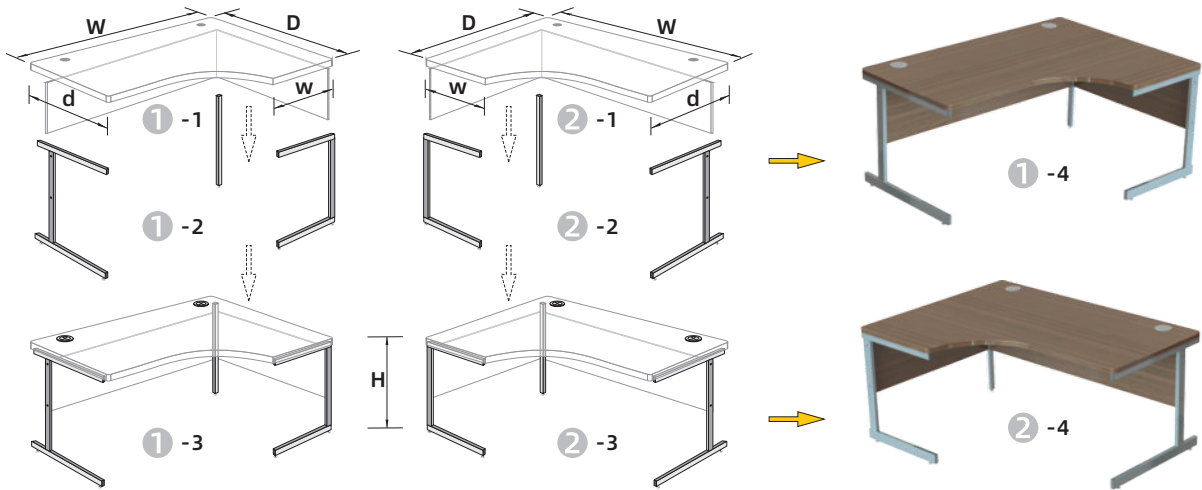

Colour	Proposed codes	Actual description	CODE	W	D	H	w	d
Silver	HCES	HMOT Classical Ergonomic Desk Leg Frame - Silver	HCE14	55"	31"	28"	23"	47"
			HCE16	32"	31"	28"	23"	47"
			HCE18	70"	31"	28"	23"	47"
Graphite	HCEG	HMOT Classical Ergonomic Desk Leg Frame - Graphite