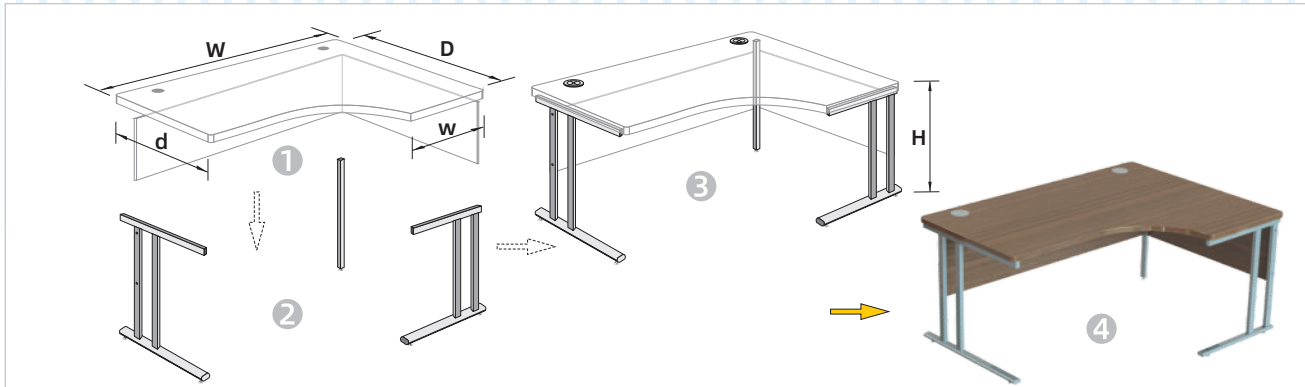

Colour	Proposed codes	Actual description	CODE	W	D	H	w	d
	HMES	HMOT Master Ergo right leg pack-Silver	HME14	55"	31"	28"	23"	47"
	HMEWH	HMOT Master Ergo right leg pack-White	HME16	62"	31"	28"	23"	47"
	HMEK	HMOT Master Ergo right leg pack-Black	HME18	70"	31"	28"	23"	47"