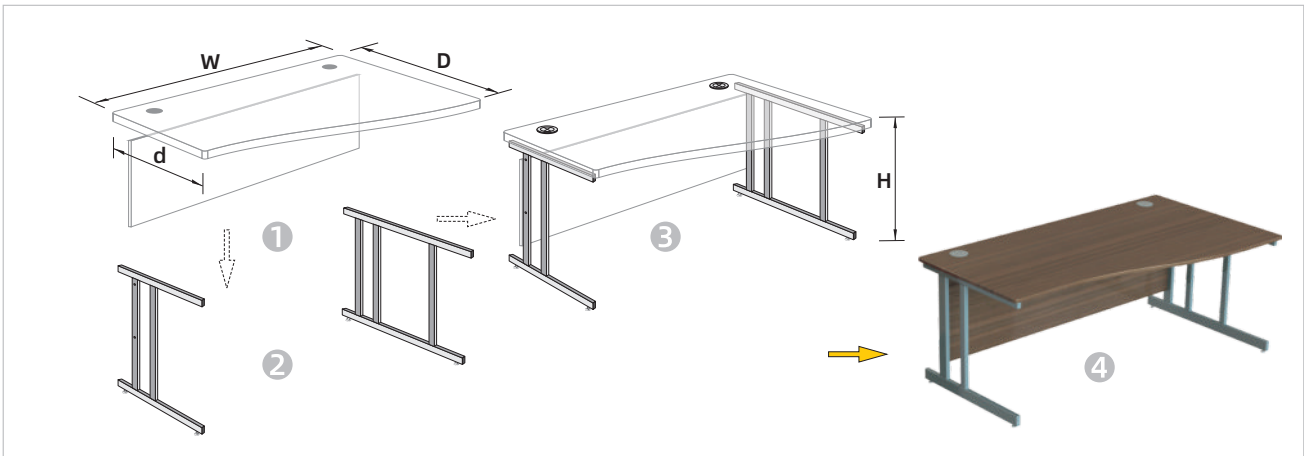

Colour	Proposed codes	Actual description
Silver	HDWL	Momento Cantilever Ergonomic Desk Leg Set - Silver

CODE	W	D	H	d
HDWL14	55"	31"	28"	47"
HDWL16	62"	31"	28"	47"