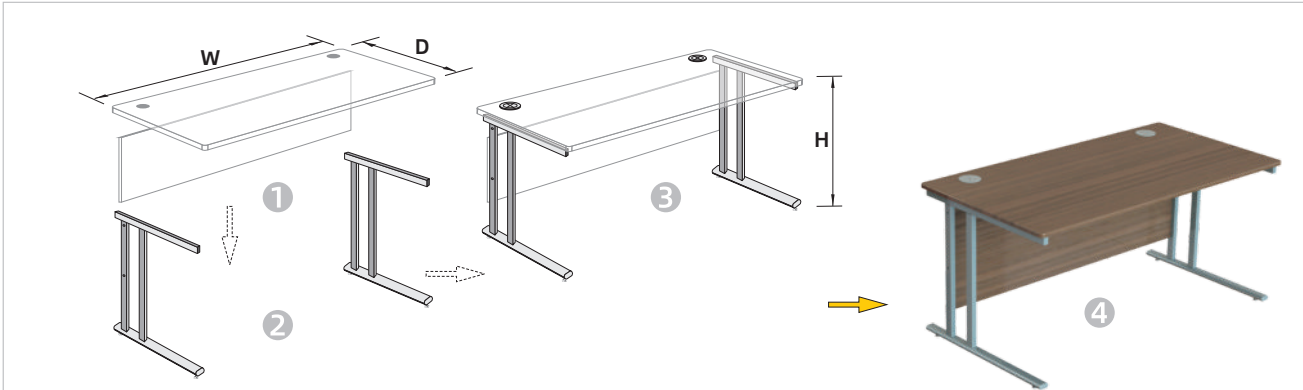

Colour	Proposed codes	Actual description	CODE	W	D	H
Silver	HM8S	HMOT Master Straight CL leg pack-Silver	HM8	31"	31"	28"
White	HM8WH	HMOT Master Straight CL leg pack-White	HM10	39"	31"	28"
Black	HM8K	HMOT Master Straight CL leg pack-Black	HM12	47"	31"	28"
			HM14	55"	31"	28"
			HM16	62"	31"	28"
			Hm18	70"	31"	28"