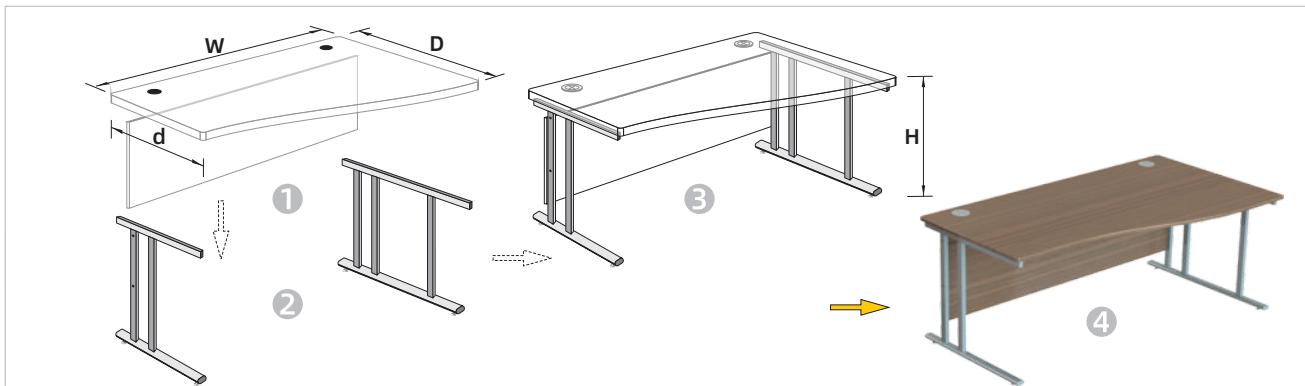

Colour	Proposed codes	Actual description	CODE	W	D	H	d
	HMWS	HMOT Master Wave left leg pack - Silver	HMW14	55"	31"	28"	39"
	HMWWH	HMOT Master Wave left leg pack - White	HMW16	62"	31"	28"	39"
	HMWK	HMOT Master Wave left leg pack - Black